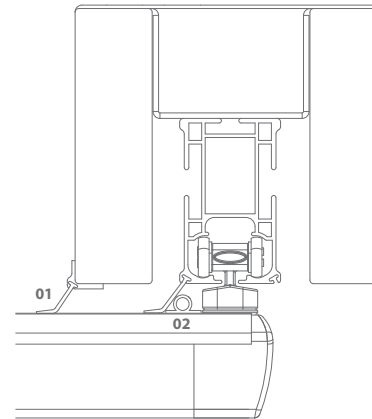

The innovation spirit of Palmiye spurs us on to constantly reach new horizons.

WOOD / ALUMINIUM RAIL

01 DOUBLE ANTI-AIR SYSTEM

This system prevents the wind entering between the ceiling cover, rails and gutter, and creates an airtight space into which the wind cannot enter.